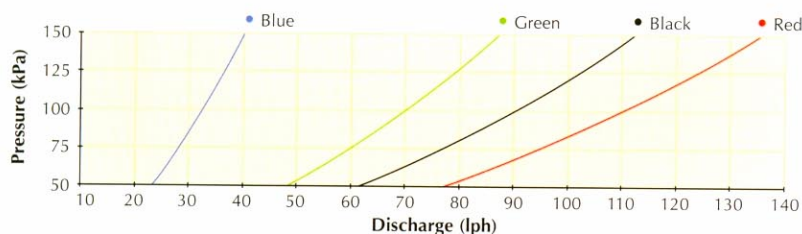

Single Piece Jets

Economical fan spray jet for effective watering.

Features

- Winged base with 'Quick' thread for rapid and easy installation.
- No tools required.
- Choice of three spray patterns – 360°, 180°, 90°.
- Four colour coded flow rates.

Applications

Home and landscaped gardens and horticultural applications.

Performance					
COLOUR AND ORIFICE SIZE	PRESSURE (kPa)	FLOW (lph)	DIAMETER (m)	RADIUS (m)	
Blue 1.0 mm	50	25	1.6	0.8	1.1
	100	35	2.0	1.0	1.4
	150	43	2.4	1.2	1.7
Green 1.5 mm	50	48	2.0	1.0	1.3
	100	70	2.4	1.2	1.6
	150	88	2.8	1.5	1.9
Black 1.7 mm	50	62	2.4	1.2	1.6
	100	90	2.8	1.5	1.9
	150	113	3.2	1.8	2.2
Red 1.9 mm	50	77	2.5	1.4	1.8
	100	110	3.0	1.7	2.1
	150	134	3.4	2.0	2.4

Flow Rate

Single Piece Jet

SPRAY PATTERN	COLOUR	ORDER CODE	PACK QUANTITY	PACKS PER CARTON	CARTON (kg)
360°	Blue	15445	100	250	16.6
180°	Blue	15425	100	250	16.6
90°	Blue	15415	100	250	16.6
360°	Green	15545	100	250	16.6
180°	Green	15525	100	250	16.6
90°	Green	15515	100	250	16.6
360°	Black	15645	100	250	16.6
180°	Black	15625	100	250	16.6
90°	Black	15615	100	250	16.6
360°	Red	15745	100	250	16.6
180°	Red	15725	100	250	16.6
90°	Red	15715	100	250	16.6

Specifications

DIMENSIONS	UV STABILISED MATERIALS	BASE/CONNECTION TYPE
HEIGHT 22 mm WIDTH across wings 12 mm WEIGHT (approx) 0.6 g	acetal	Inlet: 'QUICK' THREAD 4 mm

Single Piece Jets 360°

Single Piece Jets 180°